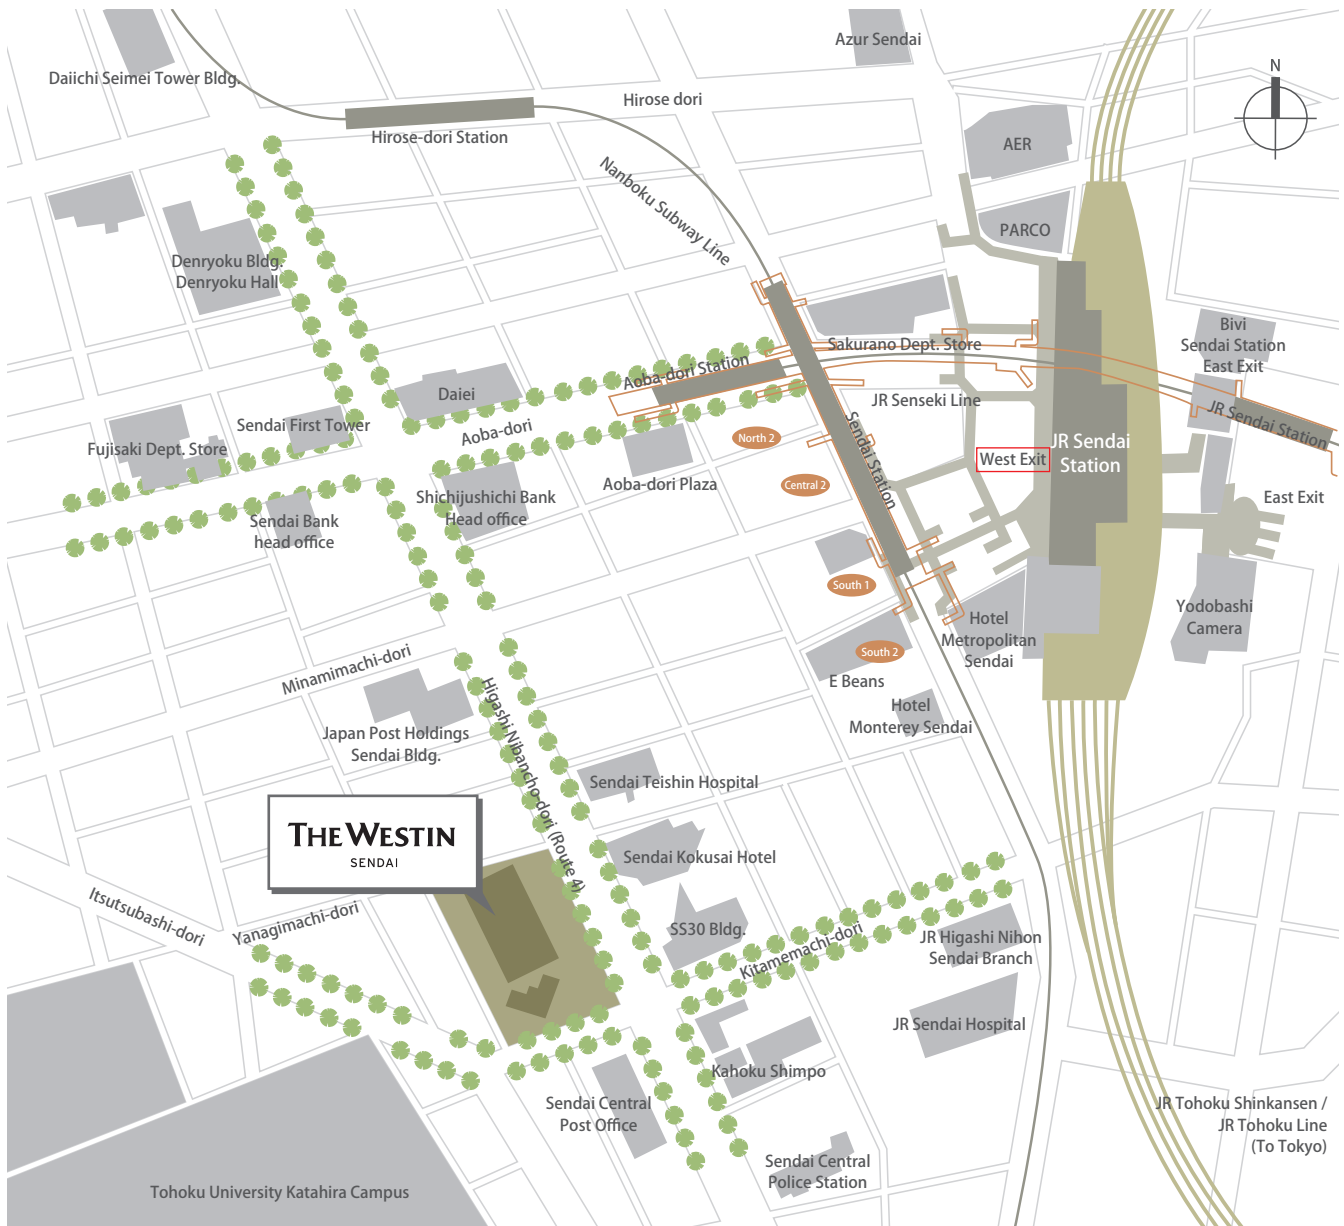

## Train :

- About 6 minute walk from exit South 2, Sendai station (Nanboku Subway Line).
- About 8 minute walk from exit 2, Aobadōri station (JR Senseki Line).
- About 9 minute walk from West exit, Sendai station (JR Line).

## Car :

- About 15 minutes from Sendai-Miyagi Inter Change (Tohoku Highway).
- \*The hotel parking lot is located in the basement 1.